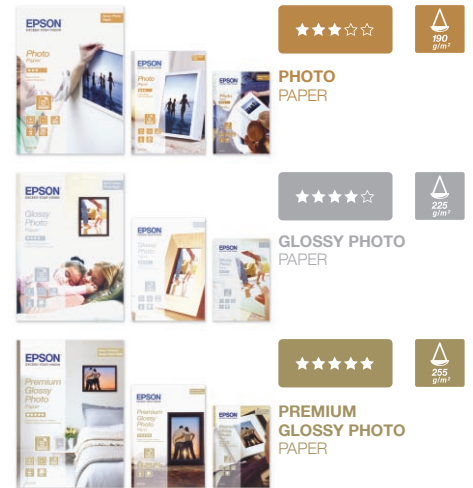

Trademarks and registered trademarks are the property of Seiko Epson Corporation or their respective owners.
Product information is subject to change without prior notice.

EPSON STYLUS SX210 SERIES

WHAT'S IN THE BOX

- Epson Stylus SX210 Series printer
- 4 individual ink cartridges
- Software CD
- Basic operations guide
- 'Start Here' guide
- Control panel icon sticker
- Warranty document
- Power cable

RECOMMENDED PAPER

Epson's Micro Piezo™ inkjet technology gives great results on a wide range of paper types, giving you the flexibility to print whatever you want. And Epson produces a range of paper to help you do this, from A4 inkjet paper through to glossy photo paper in a variety of sizes.

FOR THE BEST RESULTS ALWAYS USE GENUINE EPSON INK AND PAPER.

MEMORY STICK™ Better Products for a Better Future™

EPSON®